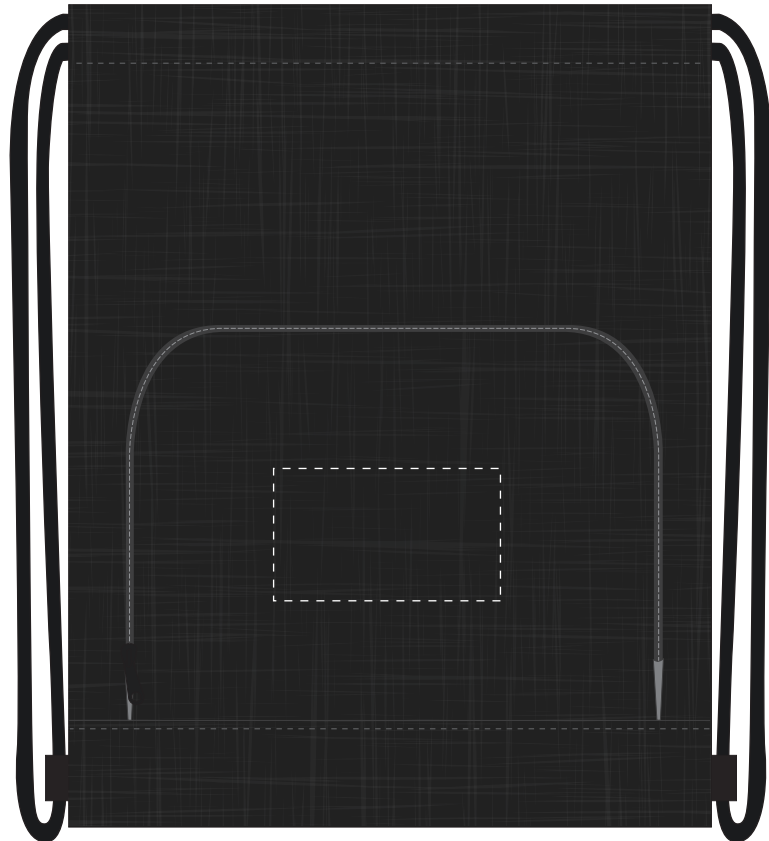

Your Ref:	Quantity:	Product Code: QB1603
Our Ref:	Version: 1	Product Colour: BLACK

**PRINTING CONCERNS:****PRODUCT INFO: DUE TO THE NATURE OF THE PRODUCT THE PRINT POSITION MAY VARY BY 2 - 3 MM**

We stock this item in the following colours

**MADEIRA THREAD REF**

- Colour 1
- Colour 1
- Colour 1
- Colour 1

ARTWORK SCALE 25%

Product Image for visualisation  
- colours may vary

The dashed line is to demonstrate print area and will not appear on your printed item

To proceed, please approve visual via the online system.

ARTWORK SCALE 100%

Max embroidery area: 120mm x 70mm